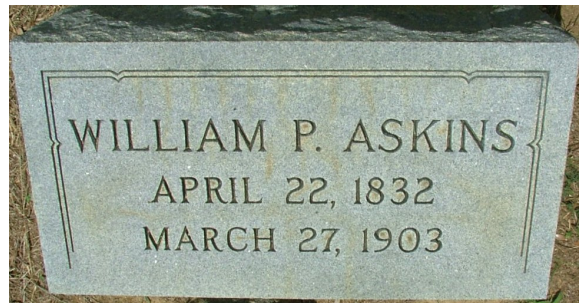

Added by: [Remember me](#)

-Anonymous

Added: May. 30, 2012